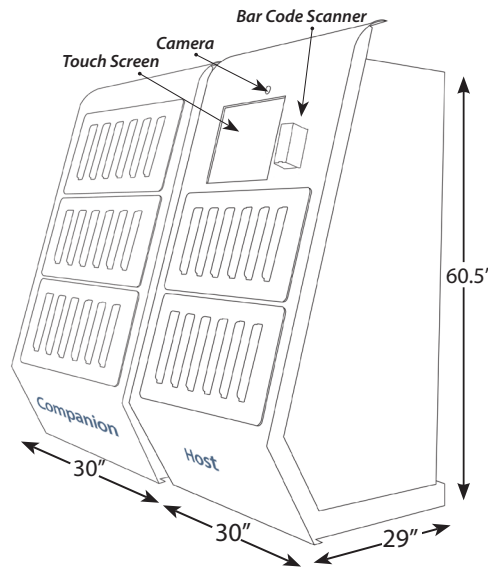

Up To 30 Laptops In 5 Linear Feet

Portable 110V Power Chargers

Companion & Host

Mix-n-Match
Laptops, Tablets and now 110V Portable Power Outlets separated by row within host or companion add-on.

Device Compatibility	Kiosk Cabinet Configurations			
Check With LaptopsAnytime For Current Device Compatibility	Cabinet styles	Total Bays	Bay Rows	Bays / Row
	24" Host	6	2	3
	24" Companion	12	3	4
	30" Host	12	2	6
	30" Companion	18	3	6

Kiosk Cabinet Measurements		*weight is approximate				
Cabinet styles	Height	Width	Depth	Weight lbs.	Density	Laptops @ lbs.
24" Host	60.5"	24"	29"	320	20.23	6@7.5
24" Companion	60.5"	24"	29"	440	26.18	12@7.5
30" Host	60.5"	30"	29"	450	20.67	12@7.5
30" Companion	60.5"	30"	29"	550	25.71	18@7.5

Electrical Specifications	Environmental Specifications
Input Voltage: 115/240 Volts Input Frequency: 50/60 Hz Maximum Load: 1200 Watts/10A	Operating Temp: -15°C to 75°C Storage Temp: -40°C to 85°C Relative Humidity: 95% Maximum (Non-Condensing)

Note: All weight measurements are approximations on the high side and based on industry averages of standard 14in laptops. Devices smaller or configurations different than the chart will affect the accuracy of the information.

Membership Card Options

Card Swipe, Bar Code or RFID Reader

Custom Branding

OVER 4 MILLION
ANNUAL CHECKOUTS

4,000,000

LAPTOPS ANYTIME™
automated checkout kiosks

1-877-836-3727 • LaptopsAnytime.com